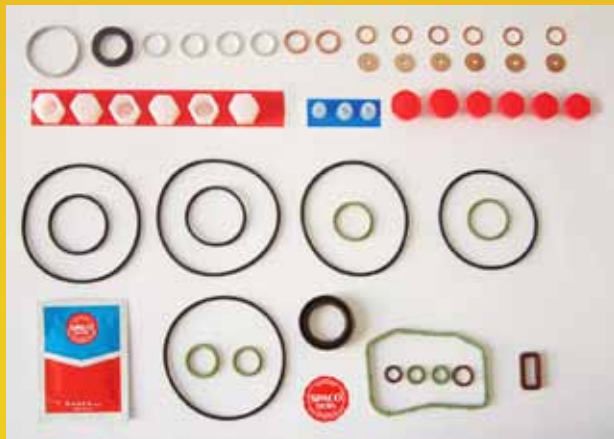

VP44 TYPE PUMPS

Via Padova 183
20127, Milano, Italy
Tel: +39 022722161
Fax: +39 022567974
Email: info@rased.it
www.spacodiesel.com

SPACO Kit 15011

15011

SPACO Kits & Components now available for VP44 type pumps. This pump has high injection pressures, precision in measuring the exact amount of fuel required for each injection cycle, controlled timing.